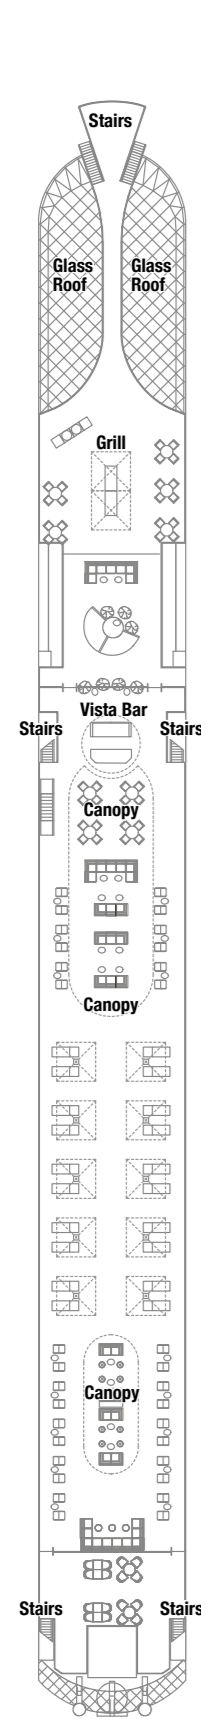

RIVERSIDE BACH / DEBUSSY / MAHLER / RAVEL

VISTA DECK 4

- Canopied Seating Areas
- Vista Bar
- Grill

RIVERSIDE DECK 3

- Bistro
- Palm Court
- Swimming Pool
- Vintage Room
- Wheelhouse

SUITE CATEGORIES

- Owner's Suite
759 square feet
71 square meters
- Bach / Debussy / Mahler / Ravel Suite
506 square feet
47 square meters
- Riverside Suite
253 square feet
24 square meters
- Symphony Suite
188 square feet
18 square meters
- Connecting Suites

SEAHORSE DECK 2

- Reception
- Pantry
- Waterside Restaurant

SUITE CATEGORIES

- Seahorse Suite
253 square feet
24 square meters
- Seahorse Suite
237 square feet
22 square meters
- Melody Suite
188 square feet
18 square meters
- Connecting Suites

HARMONY DECK 1

- Fitness Center
- Guest Laundry
- Treatment Room