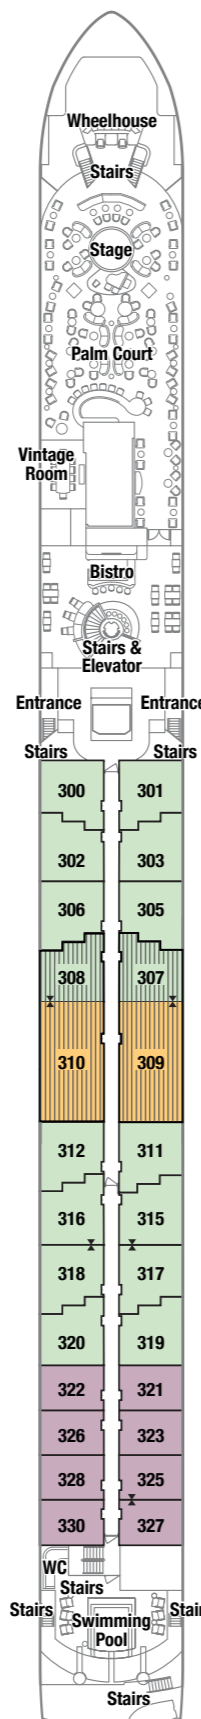

RIVERSIDE BACH / DEBUSSY / MAHLER / RAVEL

VISTA DECK 4

- Canopied Seating Areas
- Vista Bar
- Grill

RIVERSIDE DECK 3

- Bistro
- Palm Court
- Swimming Pool
- Vintage Room
- Wheelhouse

SUITE CATEGORIES

- Owner's Suite
759 square feet
71 square meters
- Bach / Debussy / Mahler / Ravel Suite
506 square feet
47 square meters
- Riverside Suite
253 square feet
24 square meters
- Symphony Suite
188 square feet
18 square meters
- Connecting Suites

SEAHORSE DECK 2

- Reception
- Pantry
- Waterside Restaurant

SUITE CATEGORIES

- Seahorse Suite
253 square feet
24 square meters
- Seahorse Suite
237 square feet
22 square meters
- Melody Suite
188 square feet
18 square meters
- Connecting Suites

HARMONY DECK 1

- Fitness Center
- Guest Laundry
- Treatment Room